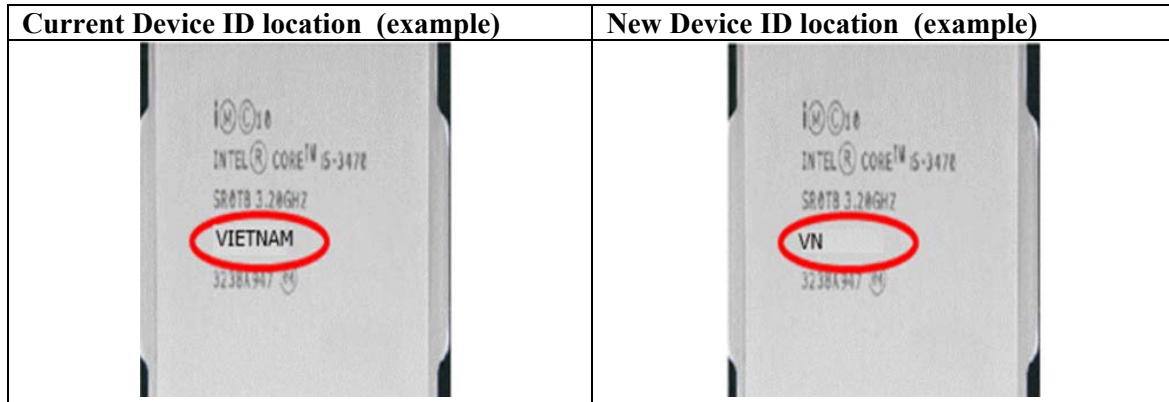

Description of Change to the Customer:

For standardization purposes, Intel will be implementing a new two alpha character Country of Origin (COO) mark on all lidded Intel products. This change will replace the current full character COO (e.g. USA) mark content with the new two alpha character COO (e.g. US) on the products listed in the "Products Affected/Intel Ordering Codes" table below.

The new COO marking change will be visible to customers, however this change will not impact product performance, quality, reliability, interchangeability, functionality or manufacturability. This is only a visual change to these products.

See the images provided for current and new marking comparison and Country of Origin Translation Table for reference.

Customer Impact of Change and Recommended Action:

Intel anticipates no impact to customers. This is a visual change and does not affect the form, fit, function or reliability of the processors.

During the transition period, customers may receive shipments with both current and new marking on the products until inventory has been depleted.

Please contact your Intel Field Sales Representative with any questions, requests or concerns.

Products Affected / Intel Ordering Codes:

Marketing Name	Platform	Product Code	S-Spec	MM#
Intel® 82541PI Gigabit Ethernet Controller	DESKTOP	GD82541PI857520	S N/A	857520
Intel® 82541PI Gigabit Ethernet Controller	SERVER	LU82541PI	S L7FZ	860579
Intel® 82541ER Gigabit Ethernet Controller	SERVER	LU82541ER	S L7QU	862930
Intel® Pentium® 4 Processor 651	DESKTOP	HH80552PG0962M	S L9KE	882911
Intel® Celeron® D Processor 352	DESKTOP	HH80552RE088512	S L9KM	882916
Intel® Xeon® Processor 7130M	SERVER	LF80550KG0888M	S L9HB	883331
Intel® Celeron® Processor 440	DESKTOP	HH80557RG041512	S L9XL	886890
Intel® Pentium® Processor E2160	DESKTOP	HH80557PG0331M	S LA8Z	890245
Intel® Core™2 Duo Processor E6400	DESKTOP	HH80557PH0462M	S LA97	890246
Intel® Core™2 Duo Processor E4300	DESKTOP	HH80557PG0332M	S LA99	890247
Intel® Itanium® Processor 9150M	SERVER	NE80567KF028015	S LAB4	890606
Intel® Itanium® Processor 9140M	SERVER	NE80567KF028009	S LAB5	890607
Intel® Itanium® Processor 9150N	SERVER	NE80567KE025015	S LAB6	890608
Intel® Itanium® Processor 9140N	SERVER	NE80567KE025009	S LAB7	890609